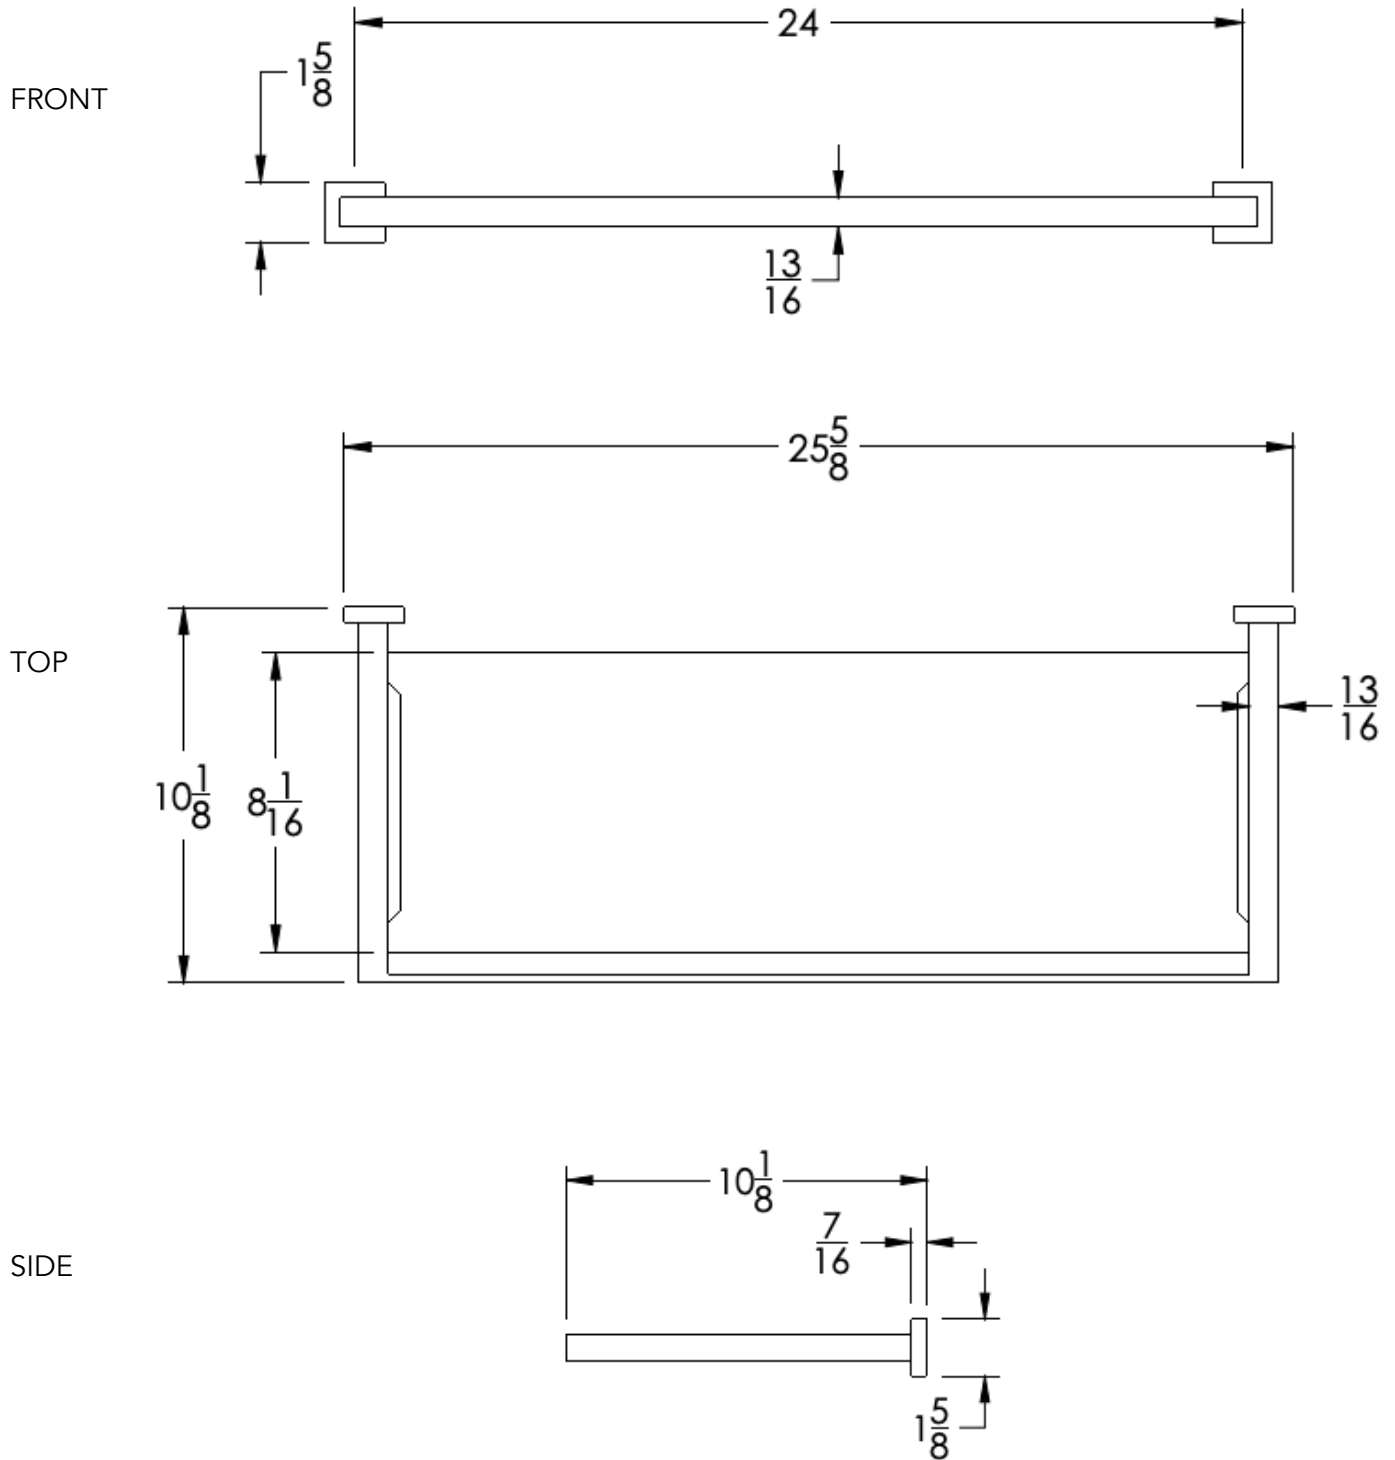

neelnox

LET
THERE
BE **DESIGN.**

FEATURES

- Premium 304 Grade Stainless Steel
- Solid Mount Construction
- Concealed Installation Hardware
- State of the art wall anchors included for installation on Dry wall or Tile

COLLECTION ICONIC

TOWEL RACK

Model	Product	Finishes Available
ICN-TRK24	Towel Rack	Multiple finishes available. Over 23 finishes to choose from.

FINISHES			
	Polished (-P)	Antique Copper (-ACOP)	Polished Gold (-PGLD)
	Brushed (-B)	Polished Brass (-PBRS)	Brushed Copper (-BCOP)
	Brushed Gold (-BGLD)	Matte White (-WHT)	Brushed Rose Gold (-BRGD)
	Matte Black (-BLK)	Brushed Modern Bronze (-BMBRZ)	Brushed Black (-BRBLK)
	Oil Rubbed Bronze (-ORB)	Glossy White (-GWHT)	Polished Black (-PBLK)
	Brushed Brass (-BBRS)	Polished Rose Gold (-PRGD)	Antique Nickel (-ANKL)
	Brushed Bronze (-BBRZ)	Unlacquered Brass (-UBRS)	Black Nickel (-NKBL)
	Antique Brass (-ABRS)	Polished Nickel (-PNKL)	

Dimensions in inches

NOTE: Dimensions subject to change without notice.