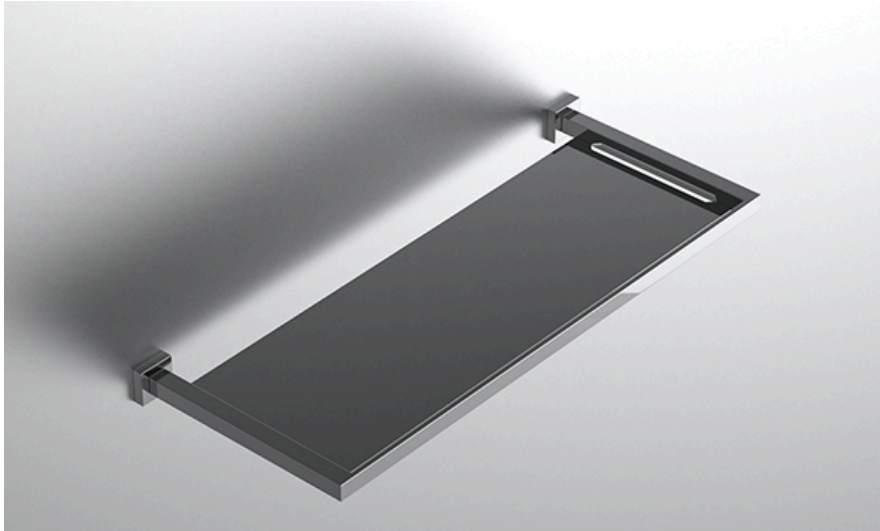

neelnox

LET
THERE
BE **DESIGN.**

FEATURES

- Premium 304 Grade Stainless Steel
- Solid Mount Construction
- Concealed Installation Hardware
- State of the art wall anchors included for installation on Dry wall or Tile

COLLECTION ICONIC

TOWEL RACK

Model	Product	Finishes Available
ICN-TRK24	Towel Rack	Multiple finishes available. Over 23 finishes to choose from.

FINISHES			
	Polished (-P)	Antique Copper (-ACOP)	Polished Gold (-PGLD)
	Brushed (-B)	Polished Brass (-PBRS)	Brushed Copper (-BCOP)
	Brushed Gold (-BGLD)	Matte White (-WHT)	Brushed Rose Gold (-BRGD)
	Matte Black (-BLK)	Brushed Modern Bronze (-BMBRZ)	Brushed Black (-BRBLK)
	Oil Rubbed Bronze (-ORB)	Glossy White (-GWHT)	Polished Black (-PBLK)
	Brushed Brass (-BBRS)	Polished Rose Gold (-PRGD)	Antique Nickel (-ANKL)
	Brushed Bronze (-BBRZ)	Unlacquered Brass (-UBRS)	Black Nickel (-NKBL)
	Antique Brass (-ABRS)	Polished Nickel (-PNKL)	